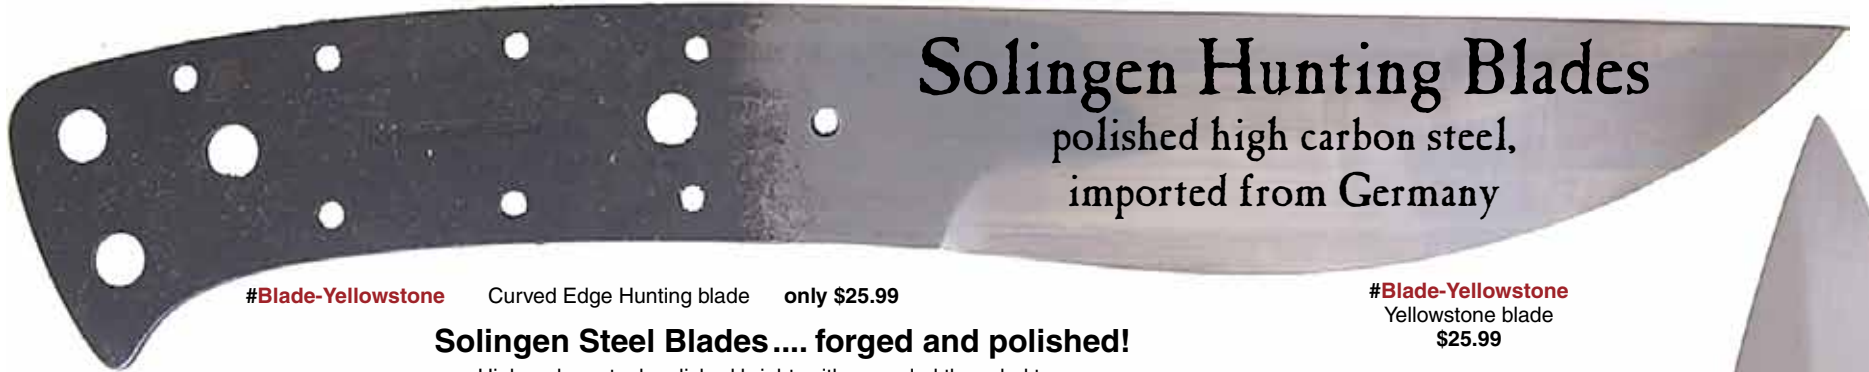

# Solingen Hunting Blades

polished high carbon steel,  
imported from Germany

#Blade-Yellowstone Curved Edge Hunting blade only \$25.99

#Blade-Yellowstone  
Yellowstone blade  
\$25.99

## Solingen Steel Blades.... forged and polished!

High carbon steel, polished bright, with annealed threaded tangs.

©2012, Track of the Wolf **shown actual size** made in Germany

#Blade-Wapiti blade, with hook, .120" thickness only \$28.50

#Blade-Wapiti  
Wapiti blade  
\$28.50

#Blade-Santa-Fe Classic Skinning blade only \$23.95

#Blade-Santa-Fe  
Santa Fe blade  
\$23.99

#Blade-Platte blade, medium, .120" thickness only \$28.00

#Blade-Platte  
Plate River blade  
\$28.00