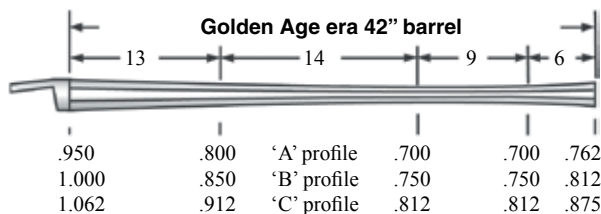

Swamped Golden Age 42" barrel by Colerain:

Our customers sometimes refer to this as the John Bivins style, since he often used this barrel profile on his extraordinary rifles.

We offer Colerain 42" swamped barrels in three different profiles. The price includes the breech plug, installed, and match-marked.

Our 'A' profile small caliber Golden Age barrel has a .950" breech, .700" waist, .762" muzzle, and radius corner rifling.

Our 'B' profile mid caliber Golden Age barrel has a 1.000" breech, .750" waist, .812" muzzle, and radius corner rifling.

Our 'C' profile large caliber Golden Age barrel has a 1.062" breech, .812" waist, .875" muzzle, and radius corner rifling.

Part#	caliber	length	profile	weight	twist	Price
#Cole-36-GA-A	.36	42"	A	4.8 lb	1-48"	$185.00
#Cole-40-GA-A	.40	42"	A	4.6 lb	1-48"	$185.00
#Cole-36-GA-B	.36	42"	B	5.3 lb	1-48"	$185.00
#Cole-40-GA-B	.40	42"	B	5.1 lb	1-48"	$185.00
#Cole-45-GA-B	.45	42"	B	5.0 lb	1-48"	$185.00
#Cole-50-GA-B	.50	42"	B	4.5 lb	1-56"	$185.00
#Cole-50-GA-C	.50	42"	C	5.5 lb	1-56"	$185.00
#Cole-54-GA-C	.54	42"	C	5.0 lb	1-56"	$185.00