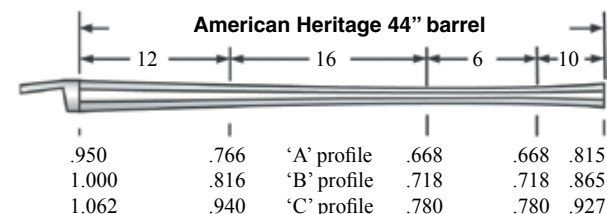

Our 'A' profile small caliber Golden Age barrel has a .950" breech, .700" waist, .762" muzzle, and radius corner rifling.

Our 'B' profile mid caliber Golden Age barrel has a 1.000" breech, .750" waist, .812" muzzle, and radius corner rifling.

Our 'C' profile large caliber Golden Age barrel has a 1.062" breech, .812" waist, .875" muzzle, and radius corner rifling.

Part#	caliber	length	profile	weight	twist	Price
#Cole-36-GA-A	.36	42"	A	4.8 lb	1-48"	\$185.00
#Cole-40-GA-A	.40	42"	A	4.6 lb	1-48"	\$185.00
#Cole-36-GA-B	.36	42"	B	5.3 lb	1-48"	\$185.00
#Cole-40-GA-B	.40	42"	B	5.1 lb	1-48"	\$185.00
#Cole-45-GA-B	.45	42"	B	5.0 lb	1-48"	\$185.00
#Cole-50-GA-B	.50	42"	B	4.5 lb	1-56"	\$185.00
#Cole-50-GA-C	.50	42"	C	5.5 lb	1-56"	\$185.00
#Cole-54-GA-C	.54	42"	C	5.0 lb	1-56"	\$185.00

Edward Marshall - Transitional 37" barrel by Colerain:

Our 37" swamped barrel is also called the Edward Marshall style, in honor of the 1750 era frontiersman. It may be more correct to call this an Albrecht style, after the family of gunmakers at Christian's Spring, Pennsylvania, who made transitional rifles such as Edward Marshall's rifle. The shorter Germanic Jaeger rifles evolved into America's longrifle, during this transitional period. We offer Colerain 37" swamped barrels in 'D' profile, with taper and flare appropriate for a transitional rifle. Our price includes the breech plug, installed and match-marked.

Our Edward Marshall barrel is about 1.125" at breech, .860" at waist, and 1.062" at the muzzle.

Part#	caliber	length	weight	twist	Price
#Cole-45-EM-D	.45	37"	6.0 lb	1-48"	\$179.00
#Cole-50-EM-D	.50	37"	5.6 lb	1-56"	\$179.00
#Cole-54-EM-D	.54	37"	5.2 lb	1-56"	\$179.00
#Cole-58-EM-D	.58	37"	5.0 lb	1-66"	\$179.00
#Cole-62-EM-D	.62	37"	4.5 lb	1-66"	\$179.00