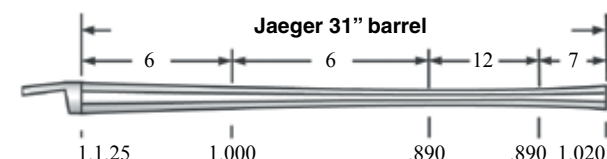

Our Edward Marshall barrel is about 1.125" at breech, .860" at waist, and 1.062" at the muzzle.

Part#	caliber	length	weight	twist	Price
#Cole-45-EM-D	.45	37"	6.0 lb	1-48"	\$179.00
#Cole-50-EM-D	.50	37"	5.6 lb	1-56"	\$179.00
#Cole-54-EM-D	.54	37"	5.2 lb	1-56"	\$179.00
#Cole-58-EM-D	.58	37"	5.0 lb	1-66"	\$179.00
#Cole-62-EM-D	.62	37"	4.5 lb	1-66"	\$179.00

American Heritage 44" swamped barrel by Colerain:

Our 44" swamped rifle barrel copies the design used in the famous bicentennial longrifles made by John Bivins and others, for the Commonwealth of Pennsylvania. We offer 44" swamped barrels in three different profiles. The price includes a breech plug with flared tang, installed.

Our 'A' profile swamped 44" barrel has a .950" breech, .668" waist, .815" muzzle, with radius corner rifling.

Our 'B' profile swamped 44" barrel has a 1.000" breech, .718" waist, .865" muzzle, with radius corner rifling.

Our 'C' profile swamped 44" barrel has a 1.062" breech, .780" waist, .927" muzzle, with radius corner rifling.

Part#	caliber	length	profile	weight	twist	Price
#Cole-36-AH-A	.36	44"	A	4.8 lb	1-48"	\$195.00
#Cole-40-AH-A	.40	44"	A	4.6 lb	1-48"	\$195.00
#Cole-40-AH-B	.40	44"	B	5.1 lb	1-48"	\$195.00
#Cole-45-AH-B	.45	44"	B	4.7 lb	1-48"	\$195.00
#Cole-50-AH-B	.50	44"	B	4.2 lb	1-56"	\$195.00
#Cole-50-AH-C	.50	44"	C	4.7 lb	1-56"	\$195.00
#Cole-54-AH-C	.54	44"	C	4.4 lb	1-56"	\$195.00