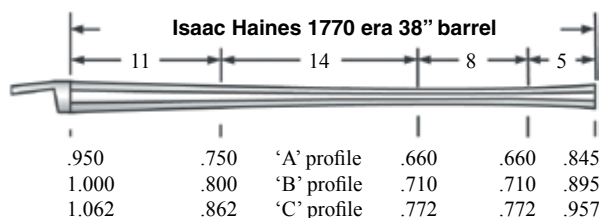

Colerain Barrels

Swamped, Tapered, or Octagon-to-Round

Colerain rifle barrels are the favorite choice of today's best muzzle loading gun makers, because knowledgeable shooters demand Colerain's accuracy, inside and outside.

Colerain rifle barrels are drilled from solid steel, cut rifled .012" to .016" deep depending on caliber, with six "radius corner" grooves. Called "radius corner rifling", Colerain eliminates the sharp inside corner that accumulates fouling. Radius corner rifling cutters are a bit more expensive to make, but Colerain's customers agree that the accuracy, easy loading, and easy cleaning are worth the cost.

Colerain barrels are precisely profiled to fit our pre-inlet stocks, making the barrel a snap fit in our pre-inlet stock, after squaring the inside corners of our inletting, at the breech. This is a great labor saving advantage. Select a Colerain barrel, and our matching stock!

Isaac Haines - 1770 era swamped 38" barrel by Colerain:

Our 1770 era 38" swamped barrel is named after Isaac Haines, in honor of this rifle maker from Lancaster County, Pennsylvania. Not well known, recent research indicates that Isaac Haines may have been the most influential artisan in this region.

Our 'A' profile small caliber 1770 era barrel, with radius corner rifling has a .950" breech, .660" waist, and .845" muzzle.

Our 'B' profile mid caliber 1770 era barrel, with radius corner rifling has a 1.000" breech, .710" waist, and .895" muzzle.

Our 'C' profile large caliber 1770 era barrel, with radius corner rifling has a 1.062" breech, .772" waist, and .957" muzzle.

We offer Colerain 38" swamped barrels in three different profiles. The price includes the breech plug, factory installed and match-marked. Never remove a well fitted breech plug.

Part#	caliber	length	profile	weight	twist	Price
#Cole-36-IH-A	.36	38"	A	4.2 lb	1-48"	$179.00
#Cole-40-IH-A	.40	38"	A	4.0 lb	1-48"	$179.00
#Cole-40-IH-B	.40	38"	B	4.4 lb	1-48"	$179.00
#Cole-45-IH-B	.45	38"	B	4.2 lb	1-48"	$179.00
#Cole-50-IH-B	.50	38"	B	3.7 lb	1-56"	$179.00
#Cole-50-IH-C	.50	38"	C	4.7 lb	1-56"	$179.00
#Cole-54-IH-C	.54	38"	C	4.2 lb	1-56"	$179.00