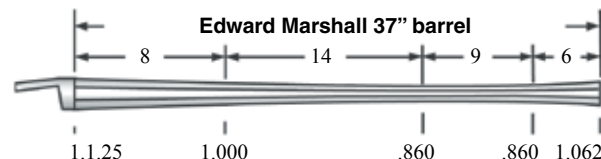

Part#	caliber	length	profile	weight	twist	Price
#Cole-36-IH-A	.36	38"	A	4.2 lb	1-48"	\$179.00
#Cole-40-IH-A	.40	38"	A	4.0 lb	1-48"	\$179.00
#Cole-40-IH-B	.40	38"	B	4.4 lb	1-48"	\$179.00
#Cole-45-IH-B	.45	38"	B	4.2 lb	1-48"	\$179.00
#Cole-50-IH-B	.50	38"	B	3.7 lb	1-56"	\$179.00
#Cole-50-IH-C	.50	38"	C	4.7 lb	1-56"	\$179.00
#Cole-54-IH-C	.54	38"	C	4.2 lb	1-56"	\$179.00

Swamped Golden Age 42" barrel by Colerain:

Our customers sometimes refer to this as the John Bivins style, since he often used this barrel profile on his extraordinary rifles.

We offer Colerain 42" swamped barrels in three different profiles. The price includes the breech plug, installed, and match-marked.

Our 'A' profile small caliber Golden Age barrel has a .950" breech, .700" waist, .762" muzzle, and radius corner rifling.

Our 'B' profile mid caliber Golden Age barrel has a 1.000" breech, .750" waist, .812" muzzle, and radius corner rifling.

Our 'C' profile large caliber Golden Age barrel has a 1.062" breech, .812" waist, .875" muzzle, and radius corner rifling.

Part#	caliber	length	profile	weight	twist	Price
#Cole-36-GA-A	.36	42"	A	4.8 lb	1-48"	\$185.00
#Cole-40-GA-A	.40	42"	A	4.6 lb	1-48"	\$185.00
#Cole-36-GA-B	.36	42"	B	5.3 lb	1-48"	\$185.00
#Cole-40-GA-B	.40	42"	B	5.1 lb	1-48"	\$185.00
#Cole-45-GA-B	.45	42"	B	5.0 lb	1-48"	\$185.00
#Cole-50-GA-B	.50	42"	B	4.5 lb	1-56"	\$185.00
#Cole-50-GA-C	.50	42"	C	5.5 lb	1-56"	\$185.00
#Cole-54-GA-C	.54	42"	C	5.0 lb	1-56"	\$185.00