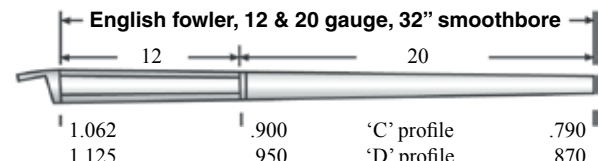

Fowler barrel, 44" turkey choked for shot only. by Colerain

English Fowler, 12 & 20 ga. 32" smoothbore, octagon-to-round:

Colerain's 32" fowler barrel is ideal for a smoothbore fowling gun. Includes flared tang plug.

Part#	caliber	length	profile	weight	twist	Price
#Cole-EF-12-32	.730	32"	D	3.1 lb	smooth	$200.00
#Cole-EF-20-32	.620	32"	C	3.4 lb	smooth	$200.00

Visit our website for our line of authentic barrel stamps
<http://www.trackofthewolf.com>