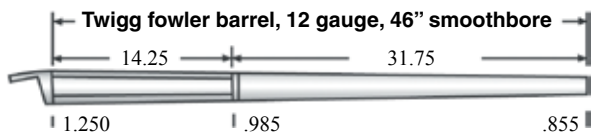

Twigg Fowler, 12 ga. 46" smoothbore, octagon-to-round:

Our 46" Twigg smooth bore fowler barrel is made for fullstock and halfstock flint fowling guns, fusils, and muskets. Flared tang plug is installed.

Part#	caliber	length	weight	twist	Price
#Cole-Twigg-12	.730	46"	3.7 lb	smooth	$260.00