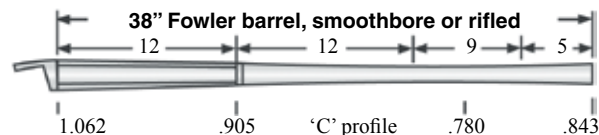

Fowler or rifle barrel, 38" octagon-to-round by Colerain:

Colerain's 38" fowler barrel is ideal for a smoothbore fowling gun. Price includes the breech plug, installed and match-marked. Our 38" barrels are 1.062" at breech, .780" at waist, .843" at muzzle.

Part#	caliber	length	profile	weight	twist	Price
#Cole-20-38	20 ga	38"	C	3.6 lb	smooth	$199.00
#Cole-54-38	.54	38"	C	4.2 lb	1-56"	$225.00
#Cole-58-38	.58	38"	C	3.9 lb	1-66"	$225.00