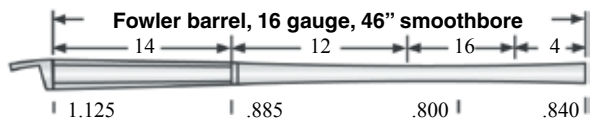

Fowler, 16 ga. 46" smoothbore, octagon-to-round barrel:

Our 46", octagon-to-round, 16 gauge, smoothbore barrel is ideal for fullstock flint fowling guns, fusils, and muskets. Flared tang plug is installed.

Part#	caliber	length	weight	twist	Price
#Cole-Fowl-46-16	.660	46"	3.7 lb	smooth	$225.00