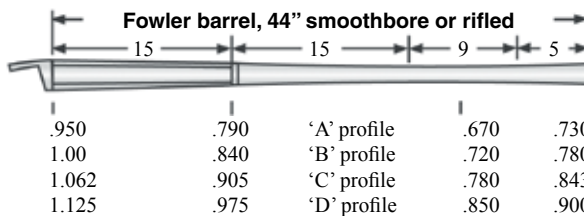

Fowler, 16 ga. 46" smoothbore, octagon-to-round barrel:

Our 46", octagon-to-round, 16 gauge, smoothbore barrel is ideal for fullstock flint fowling guns, fusils, and muskets. Flared tang plug is installed.

Part#	caliber	length	weight	twist	Price
#Cole-Fowl-46-16	.660	46"	3.7 lb	smooth	\$225.00

Twigg Fowler, 12 ga. 46" smoothbore, octagon-to-round:

Our 46" Twigg smooth bore fowler barrel is made for fullstock and halfstock flint fowling guns, fusils, and muskets. Flared tang plug is installed.

Part#	caliber	length	weight	twist	Price
#Cole-Twigg-12	.730	46"	3.7 lb	smooth	\$260.00

Octagon-to-Round Barrels, smoothbore or rifled

Fowler barrel, 44" octagon-to-round by Colerain:

Fancy 44" fowler barrel, smoothbore or rifled, tapered octagon-to-round, in three profiles. The tapered octagon breech is 15" long, with a wedding band transition to tapered round, which flares slightly at the muzzle. Price includes the plug, installed and match-marked.

Our 'A' profile barrel has a .950" octagon breech, .670" round waist, .730" round muzzle, rifled .36 or .40 caliber.

Our 'B' profile barrel has a 1.00" octagon breech, .720" round waist, .780" round muzzle, rifled .40 or .45 caliber.