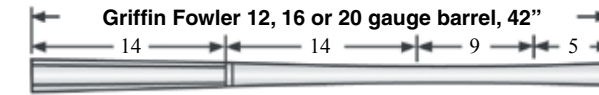

Part#	caliber	length	profile	weight	twist	Price
#Cole-36-AF-44	.36	44"	A	4.8 lb	1-48"	\$225.00
#Cole-40-AF-44	.40	44"	A	4.5 lb	1-48"	\$225.00
#Cole-40-BF-44	.40	44"	B	5.1 lb	1-48"	\$225.00
#Cole-45-BF-44	.45	44"	B	4.7 lb	1-48"	\$225.00
#Cole-50-CF-44	.50	44"	C	5.3 lb	1-56"	\$225.00
#Cole-54-CF-44	.54	44"	C	5.0 lb	1-56"	\$225.00
#Cole-58-CF-44	.58	44"	C	4.5 lb	1-66"	\$225.00
#Cole-Fowl-24	24	44"	C	4.7 lb	smooth	\$199.00
#Cole-Fowl-20	20	44"	C	4.3 lb	smooth	\$199.00
#Cole-Fowl-16	16	44"	C	3.7 lb	smooth	\$199.00
#Cole-Fowl-12	12	44"	D	3.9 lb	smooth	\$199.00

Fowler barrel, 44" turkey choked for shot only. by Colerain

The same outside dimensions as our Fowler barrel in 20 gauge, but with an extreme choke designed by Mr. Keith Casteel, for shot only. The .620" bore chokes to .580" at the muzzle. Breech plug is included and installed.

Part#	caliber	length	profile	weight	twist	Price
#Cole-20-38	20 ga	38"	C	3.6 lb	smooth	\$199.00
#Cole-54-38	.54	38"	C	4.2 lb	1-56"	\$225.00
#Cole-58-38	.58	38"	C	3.9 lb	1-66"	\$225.00

Part#	caliber	length	profile	weight	twist	Price
#Cole-12-42	12 ga	42"	D	3.6 lb	smooth	\$225.00
#Cole-16-42	16 ga	42"	E	3.0 lb	smooth	\$225.00
#Cole-20-42	20 ga	42"	D	3.7 lb	smooth	\$225.00