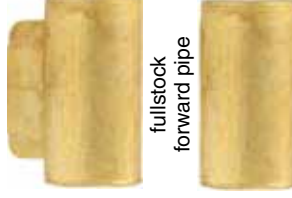

shown exact
actual size

fullstock
forward pipe

halfstock
forward pipe

#RP-Leman-E-7-B rod pipe, 7/16", brass, entry $14.99
#RP-Leman-F-7-B rod pipe, 7/16", brass, lugged $13.99
#RP-Leman-E-7-I rod pipe, 7/16", iron, entry $ 9.99
#RP-Leman-F-7-I rod pipe, 7/16", iron, lugged $ 8.99