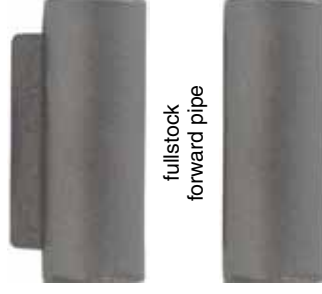

fullstock
forward pipe

halfstock
forward pipe

Ramrod entry pipe, traditional Hawken, iron or brass, for 7/16" rod.
#RP-Hawk-TE-7-B rod pipe, 7/16", brass, entry $14.99
Simple round pipes are correct for use with this nice entry pipe.
#RP-Hawk-F-7-B rod pipe, 7/16", brass, forward $13.99
#RP-Hawk-H-7-B rod pipe, 7/16", brass, plain $ 6.99