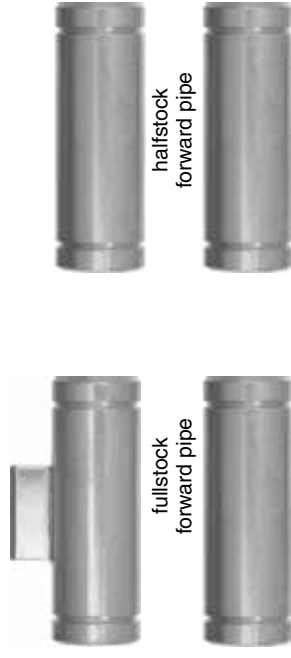

fullstock
forward pipe

halfstock
forward pipe

Lathe turned, skirts and lugs soldered. Use "plain" pipes on a rib.
#RP-RH-RE-6-I rod pipe, 3/8", iron, entry $8.99
#RP-RH-RF-6-I rod pipe, 3/8", iron, forward $7.99
#RP-RH-RH-6-I rod pipe, 3/8", iron, plain $6.99
#RP-RH-RE-7-I rod pipe, 7/16", iron, entry $8.99
#RP-RH-RF-7-I rod pipe, 7/16", iron, forward $7.99
#RP-RH-RH-7-I rod pipe, 7/16", iron, plain $6.99