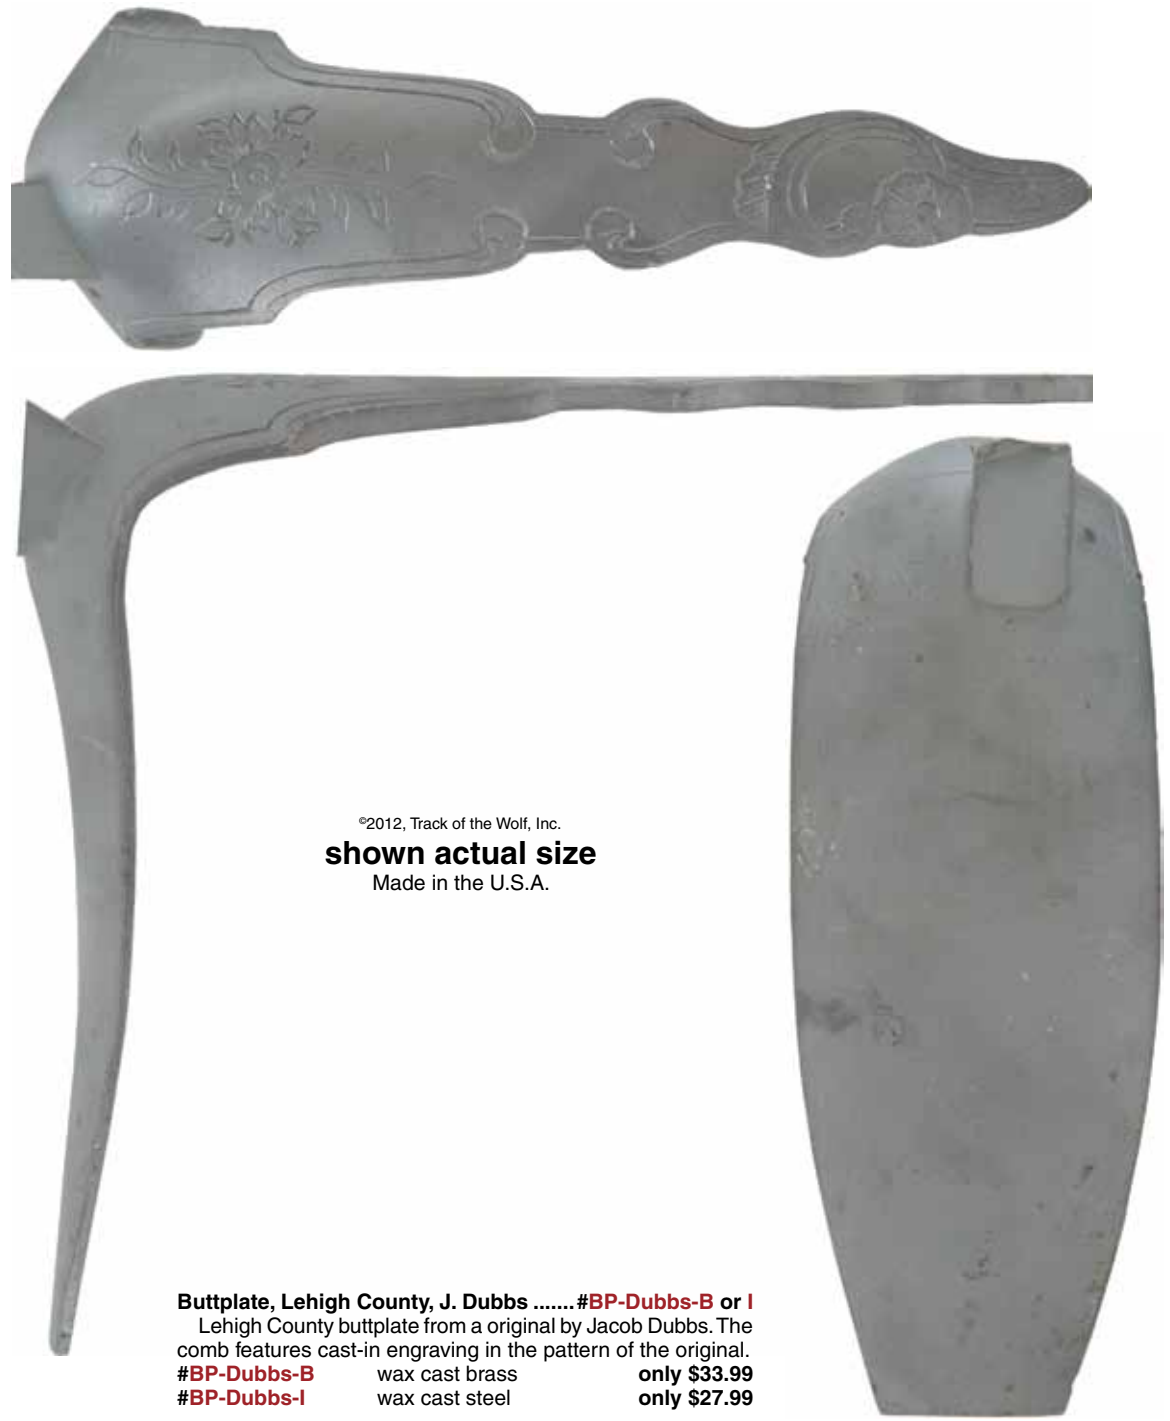

Buttplate, wax cast brass or steel.....#BP-1770-B or I
 Pre-Revolutionary War, Lancaster or Lebanon County.
#BP-1770-B wax cast brass **only \$27.50**
#BP-1770-I wax cast steel **only \$20.99**

©2012, Track of the Wolf, Inc.
shown actual size
 Made in the U.S.A.

Buttplate, Lehigh County, J. Dubbs#BP-Dubbs-B or I
 Lehigh County buttplate from a original by Jacob Dubbs. The
 comb features cast-in engraving in the pattern of the original.
#BP-Dubbs-B wax cast brass **only \$33.99**
#BP-Dubbs-I wax cast steel **only \$27.99**